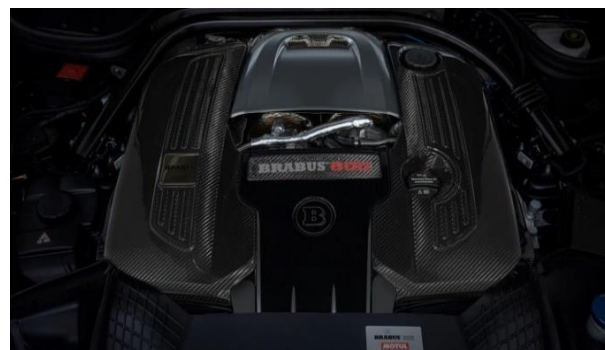

22. Illuminated sport exhaust system

11 662,00 €

*only with Signature the interior is supplied

23. PowerXtra B40S-800

29 631,00 €

24. PowerXtra B40-700

8 925,00 €

* The price does not include transportation costs, VAT, installation and painting of parts.