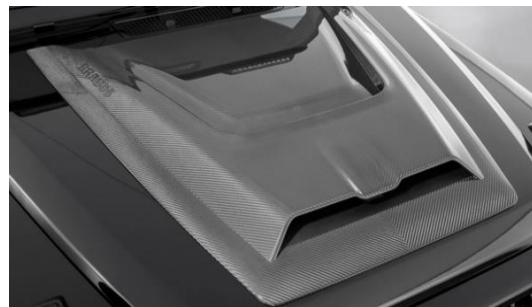

9. Carbon powerdome glossy/matt

9 758,00 €